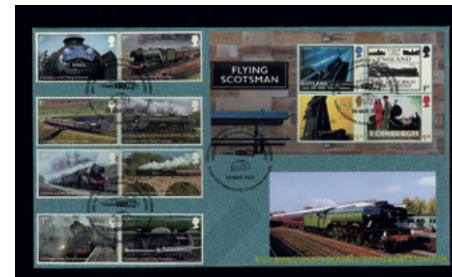

Lot no.

Estimate (£)

700. 1989 Anniversaries Direct Elections Downing Street Official FDC signed by Edward Heath. Cat £45. AP £8

BENHAM L (LIMITED 1000) SERIES

701. 1987 Victorian Britain: Henry Archer Festiniog Railway Porthmadog Official FDC. Cat £50. AP £5

BENHAM DEFINITIVE FDCs

702. 2003 High Values Great Britons Portsmouth Official FDC. Cat £20. AP £8

MAIDEN VOYAGE COVERS

703. 1936 (May 27th) Queen Mary illustrated FDC with Southampton M/C. AP £24

FIRST FLIGHT COVERS

704. 1931 (Feb 27th) First Air Mail England-Africa illustrated cover with London F.S. M/C. AT £10

705. 1937 (May 31st) Jersey Airways Ltd. First Air Mail Flight cover with Jersey M/C. AP £6

706. 1939 England to Guernsey First Air Mail illustrated cover with Southampton slogan "Post Early in the day", also Signed. AP £8

707. 1948 (June 1st) BEA Inauguration of experimental Helicopter Mail Service Peterborough-Norwich-Great Yarmouth illustrated cover with Peterborough M/C. AT £6

AUTOGRAPHED: POLITICIANS

708. Margaret Thatcher: Autographed on 1981 Royal Wedding Post Office FDC. AL £16

AUTOGRAPHED: FOOTBALL

709. Alf Ramsey: Autographed on 1971 Malta V England European Nations Cup cover. Slight toning. UA £26

530