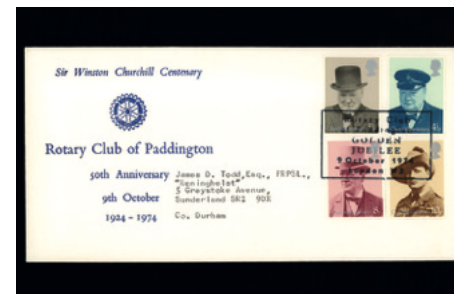

96

2005 TROOPING THE COLOUR

305. Trooping the B.P. Colour Bletchley Park Post Office Official FDC. Cat £20. AP £10

2005 TROOPING THE COLOUR MIN SHEET

306. Royal Mail FDC with March reg CDS. Cat £12. UA £6

307. The Parade London SW11 (GBFDC) Official FDC. 1 of 65 covers. Cat £30. AP £6

2005 END OF THE WAR MIN SHEET

308. Peace on Earth London EC4 (Buckingham) Official FDC signed by Neville Duke. Cat £25. UA £12

2005 CHANGING TASTES

309. Royal Mail FDC with Isle of Grain reg CDS. Cat £12. UA £6

2005 BATTLE OF TRAFALGAR

310. Battle of Trafalgar The Victory Portsmouth (Buckingham) Official FDC. 1 of only 30 covers. UA £12