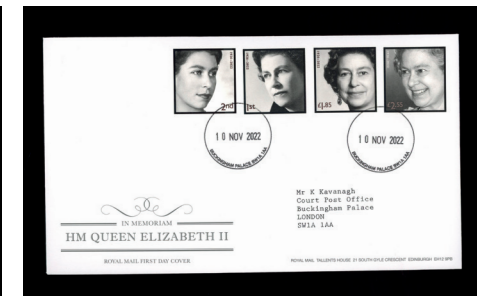

929. Darcey Bussell & Wayne Sleep: Autographed on 1999 Artists Tale 19p value Autographed Editions The Royal Ballet FDC. AP £6

618

675

745

797

804

810

811